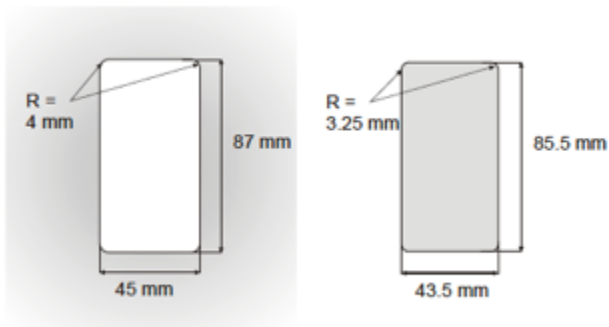

COVER PLATES

for **ALL** handles – cover plates

To finish the No-ha handle in the surface of your doorpanel you can both use your own cover plates that you produce from the same material as the doorleaf. We also have a range of ready to use cover plates.