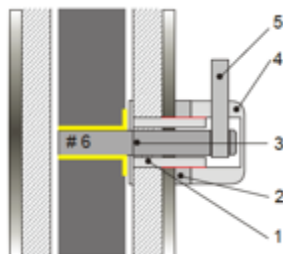

KNOBS

for **PRIVACY** lock – doorknobs

The doorknobs have been specially designed for the NM 937 in order to retain the door's minimalist appearance as much as possible. They are made of stainless steel and are used to lock the toilet door on one side. Other commercially available doorknobs may also be used, as long as the #6x6 square spindle is made of a non-ferrous metal.

S011 - Locco

1-sided button

S011 – satin chrome

In case of emergency, it is possible to open the door from the outside by sliding a sheet of paper downwards between the door and the jamb where the lock is situated.